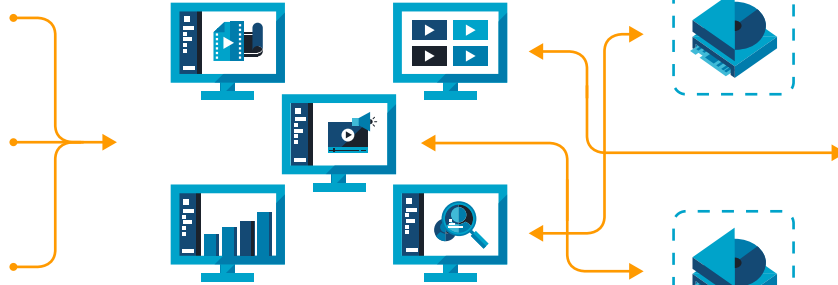

A single 4K camera can generate up to **250 GB** of data per day.

1,000s of Feeds

Continuous feeds on legacy systems result in **data or quality loss**

Disparate Management

Fragmented systems create **management complexity** and downtime risk

Siloed Storage

Legacy systems scale rigidly and make it **hard to predict capacity** needs at scale

Your VSS storage solution needs to:

Minimize risk of downtime and data loss

Balance consistent performance and cost at scale

Support a wide ecosystem of solution providers

Simplify your VSS data, anywhere

- ✓ Unlimited scale
- ✓ Performance & value
- ✓ 99.999% uptime
- ✓ Near 100% usable capacity
- ✓ Non-disruptive upgrades

Scan to learn more about Qumulo & VSS

"I liked Qumulo's ability to take complex data and put it into a simple UI that lets you see various elements in real-time, like your capacity, different IO hotspots, the files being ingested, and what servers are writing what data into the systems."